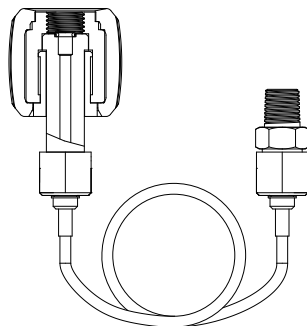

### ADT104-HP

1/4HP male (Autoclave M-250-C) to various connectors as follows (17pcs, case included);  
(Designed for Additel 949 pump)

Model	Description	Max Pressure	Picture
ADT100-HPM-M14F	Adapter, 1/4HP male to M14X1.5 female	40,000 psi	
ADT100-HPM-M20F	Adapter, 1/4HP male to M20X1.5 female	40,000 psi	
ADT100-HPM-BSPF4	Adapter, 1/4HP male to 1/4BSP female	40,000 psi	
ADT100-HPM-BSPF3	Adapter, 1/4HP male to 3/8BSP female	40,000 psi	
ADT100-HPM-BSPF2	Adapter, 1/4HP male to 1/2BSP female	40,000 psi	
ADT100-HPM-NPTF4	Adapter, 1/4HP male to 1/4NPT female	15,000 psi	
ADT100-HPM-NPTF2	Adapter, 1/4HP male to 1/2NPT female	15,000 psi	
ADT100-HPM-M14M	Adapter, 1/4HP male to M14X1.5 male	40,000 psi	
ADT100-HPM-M20M	Adapter, 1/4HP male to M20X1.5 male	40,000 psi	
ADT100-HPM-BSPM4	Adapter, 1/4HP male to 1/4BSP male	40,000 psi	
ADT100-HPM-BSPM3	Adapter, 1/4HP male to 3/8BSP male	40,000 psi	
ADT100-HPM-BSPM2	Adapter, 1/4HP male to 1/2BSP male	40,000 psi	
ADT100-HPM-NPTM4	Adapter, 1/4HP male to 1/4NPT male	15,000 psi	
ADT100-HPM-NPTM2	Adapter, 1/4HP male to 1/2NPT male	15,000 psi	
ADT100-HPM-HPM4	Adapter, 1/4HP male to 1/4HP male	40,000 psi	

### Hose Test Kits

The Additel 100 series Hose Test Kits are designed to extend your pressure calibrations to a convenient location and to adapt from one press connection to another. Each test kit has 5 feet of flexible hose rated to 15,000 psi (1,000 bar) which connects a male NPT, BSP, or Metric connector to a variety of female quick connectors. Additel's specially designed quick connectors allow for hand-tight connection without the need for wrenches or Teflon tape. The Additel 100 series Hose Test Kits are a great accessory to any pressure pump or controller.

#### SPECIFICATIONS

- Max pressure: 15,000 psi (1,000 bar)
- Cable length: 5 ft (1.5 m)